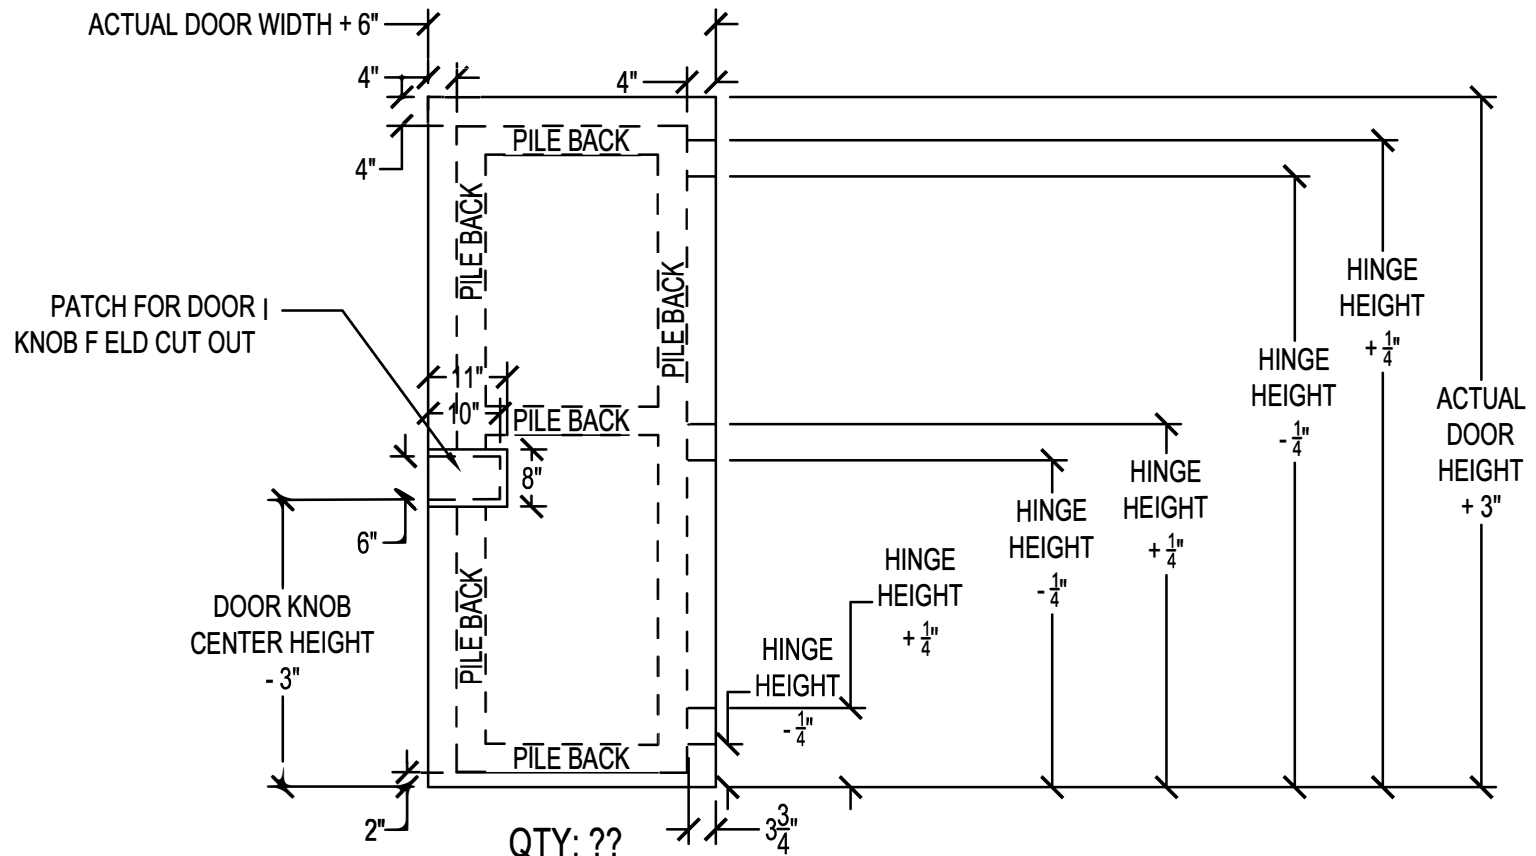

- \* DOOR KNOB ON RIGHT SIDE VERSION.
- \* VELCRO ATTACHED VERSION. (MATING VELCRO WITH PSA ALSO SUPPLIED)
- \* MAY ALSO BE ATTACHED WITH GROMMETS VS. VELCRO (FOR MORE PERMANENT APPLICATIONS)
- \* RECOMMEND PANEL BE SIZED TO COVER HINGES AND FRAME (IF PANEL ON HINGE SIDE)

NEW CONSTRUCTION:  
VELCRO SEWN THROUGH BARRIER  
AND BACK QUILT, THEN COVERED WITH  
OUTER LAYER OF QFA

NOTES:

\* +/- 1/4" TOLERANCE

\* GRAY VELCRO

ANC-AB2D GRAY w/ 18 oz VCN EDGE BINDING