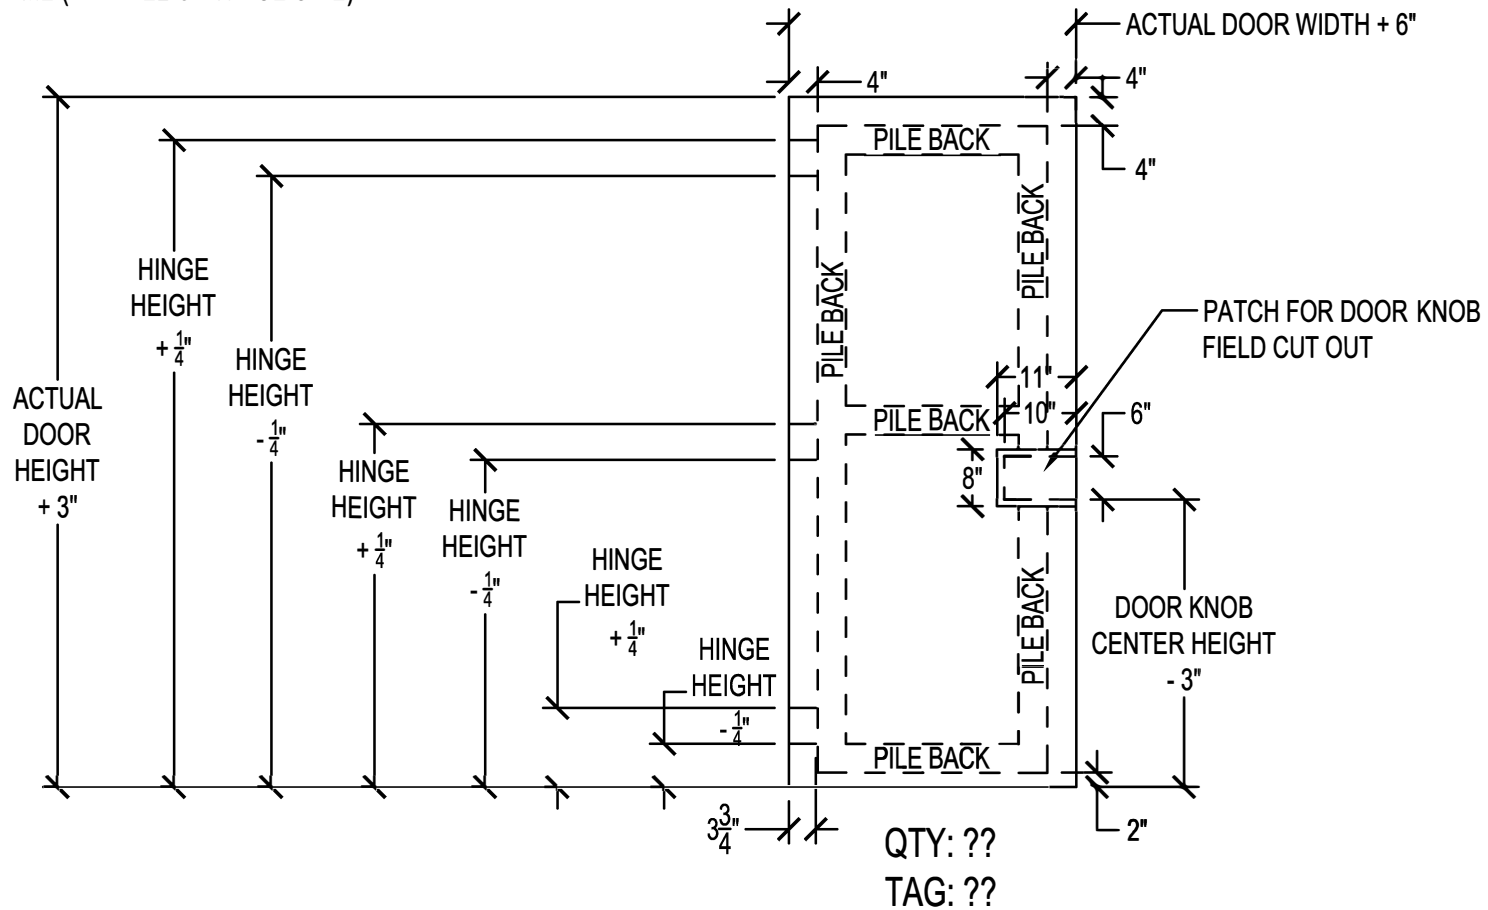

- * DOOR KNOB ON RIGHT SIDE VERSION.
- * VELCRO ATTACHED VERSION. (MATING VELCRO WITH PSA ALSO SUPPLIED)
- * MAY ALSO BE ATTACHED WITH GROMMETS VS. VELCRO (FOR MORE PERMANENT APPLICATIONS)
- * RECOMMEND PANEL BE SIZED TO COVER HINGES AND FRAME (IF PANEL ON HINGE SIDE)

NEW CONSTRUCTION:
VELCRO SEWN THROUGH BARRIER
AND BACK QUILT, THEN COVERED WITH
OUTER LAYER OF QFA

NOTES:

- * +/- 1/4" TOLERANCE
- * GRAY VELCRO

ANC-AB2DC GRAY w/ 18 oz VCN EDGE BINDING