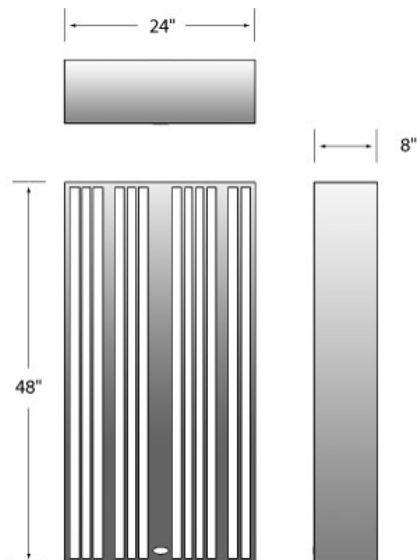

The Razorblade™ is a 24" x 48" x 8" (61cm x 122cm x 20.3cm) quadratic residue diffuser (QRD) that will effectively break up standing waves and directional reflections to provide a sense of air and increased space in any room. Ideally suited for recording studios, theaters and critical listening environments, the Razorblade features a series of 17 wells of varying depth that combine to effectively scatter frequencies as low as 400Hz.

The Razorblade is constructed using a combination of furniture-grade plywood for durability and medium density fiberboard slats for increased rigidity and mass. It ships fully assembled in an attractive black finish.

Frame Material	Baltic Birch outer frame, MDF inner
Dimensions	24" (610mm) x 48" (1219mm) x 8" (203mm)
Weight	75.1 lbs (34.0 kg)
Color	Black