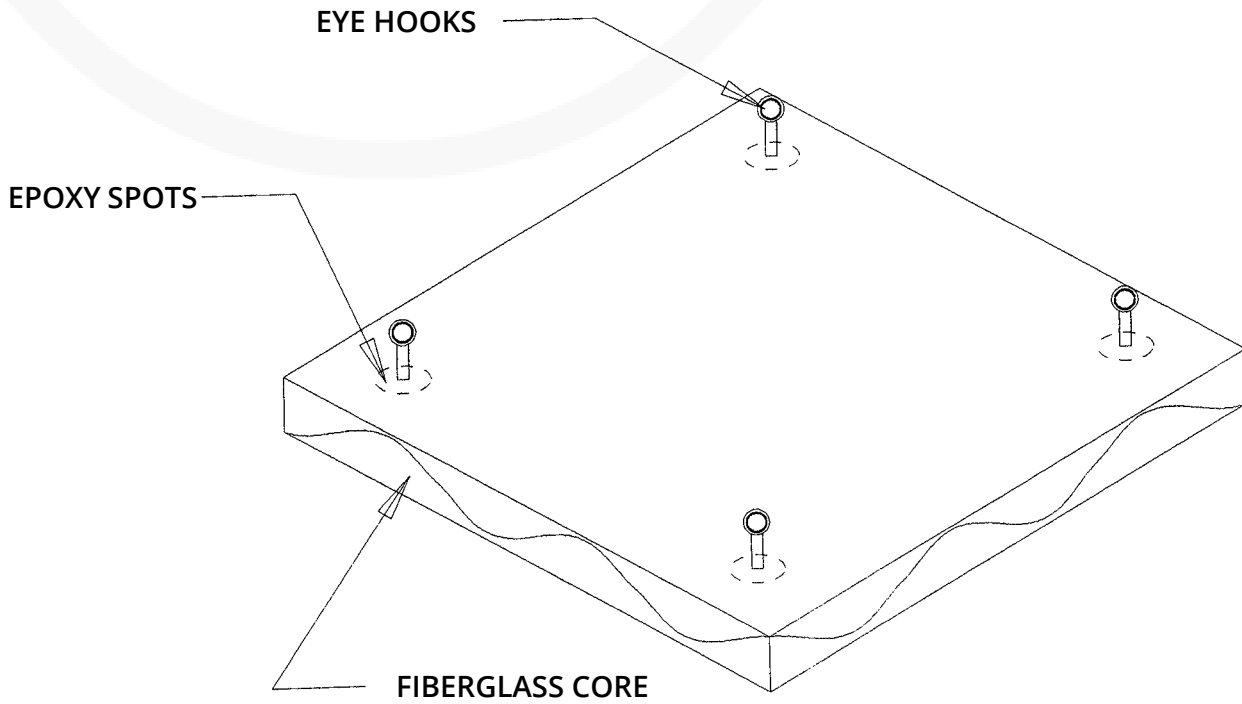

CEILING CLOUDS - EYE HOOKS

UP TO 4' X 4' CLOUDS AVAILABLE WITH EYE HOOKS.