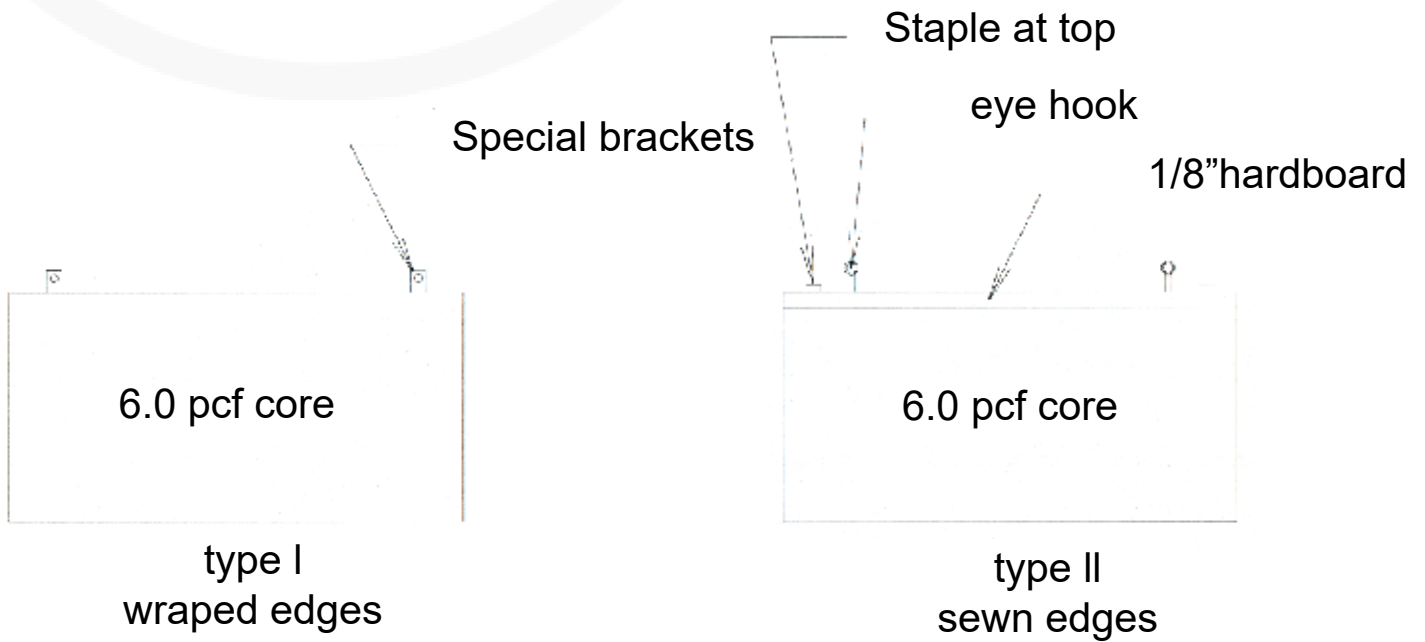

PRODUCT INFO

ANC-600

RIGID, WRAPPED OR SEWN IMAGES

Standrad 4' x 2'
4'x 8' maximum

available fabrics include:
sailcloth nylon
Guilford FR701 style 2100
Webcore Vinyls
and Customer Own Material

VARIOUS EDGE DETAILS ARE AVAILABLE

SEMI RIGID, SEWN EDGES

compression grommets

SR-100-2

shoulder grommets

SR-100-3

Standard 4' x 2'
4' x 8' maximum

available fabrics include:
sailcloth nylon
Guilford FR701 style 2100
Webcore Vinyls
and Customer Own Material