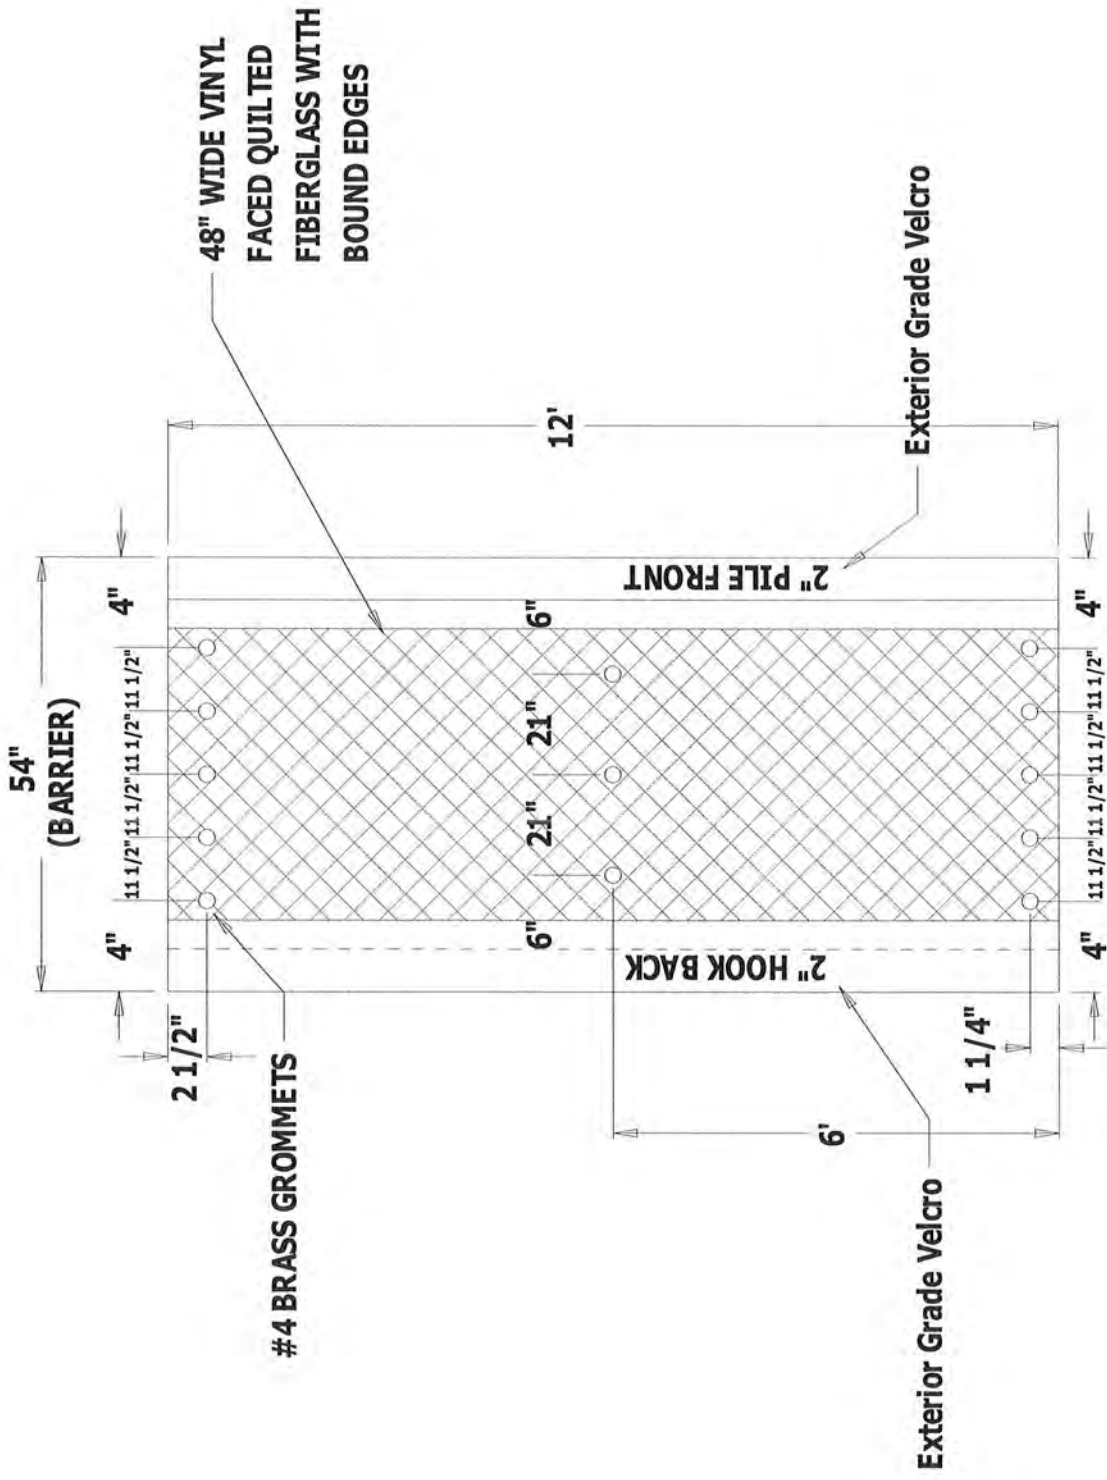

ALL NOISE CONTROL
www.allnoisecontrol.com
 561-964-9360

QUILTED FIBERGLASS SIDE
 SHOWN FACES NOISE SOURCE
 +/- 1/4" TOLERANCE

ANC-BBC-13-2"

QUILTED FIBERGLASS SIDE
 SHOWN FACES NOISE SOURCE
 +/- 1/4" TOLERANCE

ALL NOISE CONTROL
www.allnoisecontrol.com
 561-964-9360

ANC-BBC-13-1"