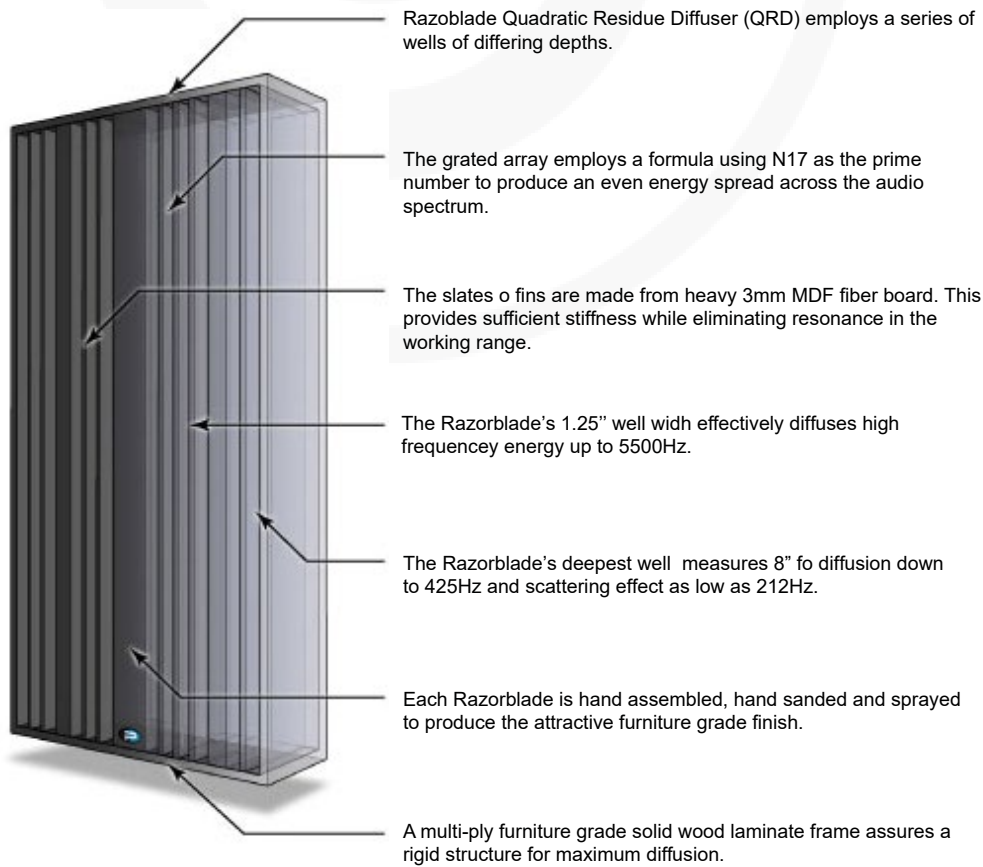

Light fixture detail

The Razorblade™ is a 24" x 48" x 8" (61cm x 122cm x 20.3cm) quadratic residue diffuser (QRD) that will effectively break up standing waves and directional reflections to provide a sense of air and increased space in any room. Ideally suited for recording studios, theaters and critical listening environments, the Razorblade features a series of 17 wells of varying depth that combine to effectively scatter frequencies as low as 400Hz.

The Razorblade is constructed using a combination of furniture-grade plywood for durability and medium density fiberboard slats for increased rigidity and mass. It ships fully assembled in an attractive black finish.