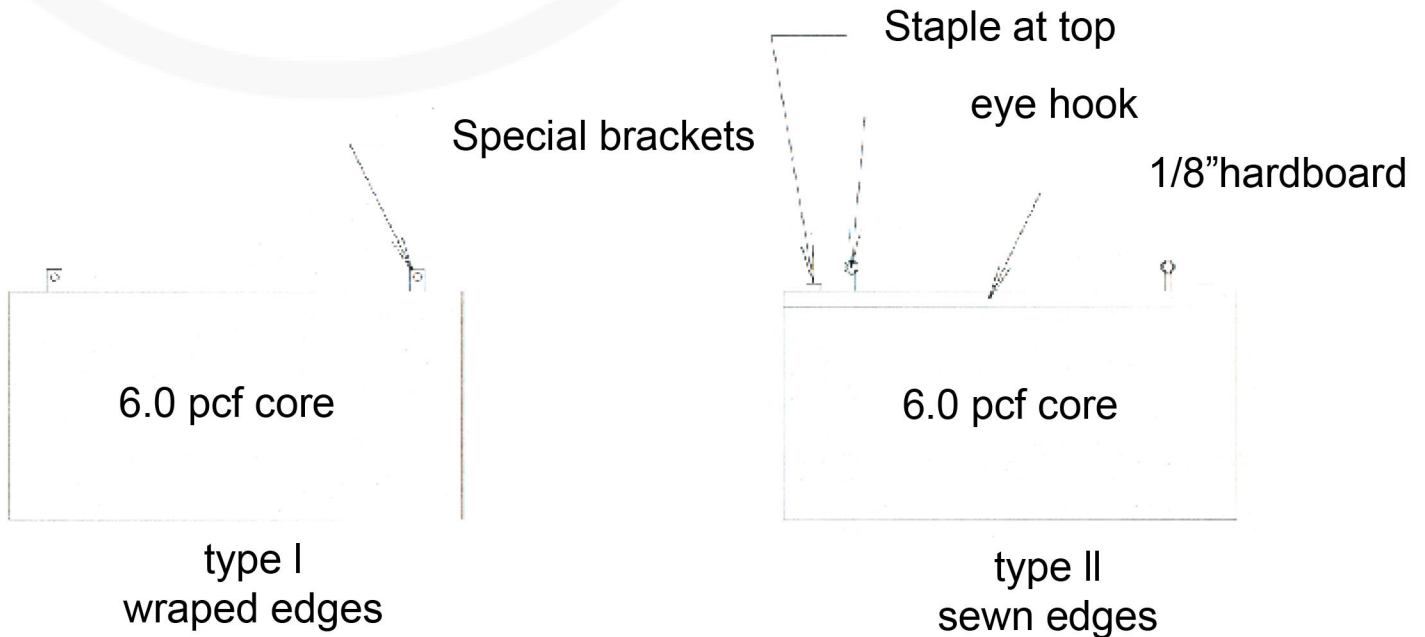

PRODUCT INFO

ANC-600

RIGID, WRAPPED OR SEWN IMAGES

Standard 4' x 2'
4' x 8' maximum

available fabrics include:
sailcloth nylon
Guilford FR701 style 2100
Webcore Vinyls
and Customer Own Material

VARIOUS EDGE DETAILS ARE AVAILABLE

SEMI RIGID, SEWN EDGES

SR-100-2

SR-100-3

Standard 4' x 2'
4'x 8' maximum

available fabrics include:
sailcloth nylon
Guilford FR701 style 2100
Webcore Vinyls
and Customer Own Material

Address: 2731 Vista Parkway # D-6 WPB, Florida 33411