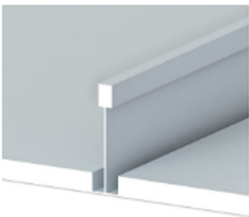

Lay In Grid
Ceiling Grid
Provided By
Others