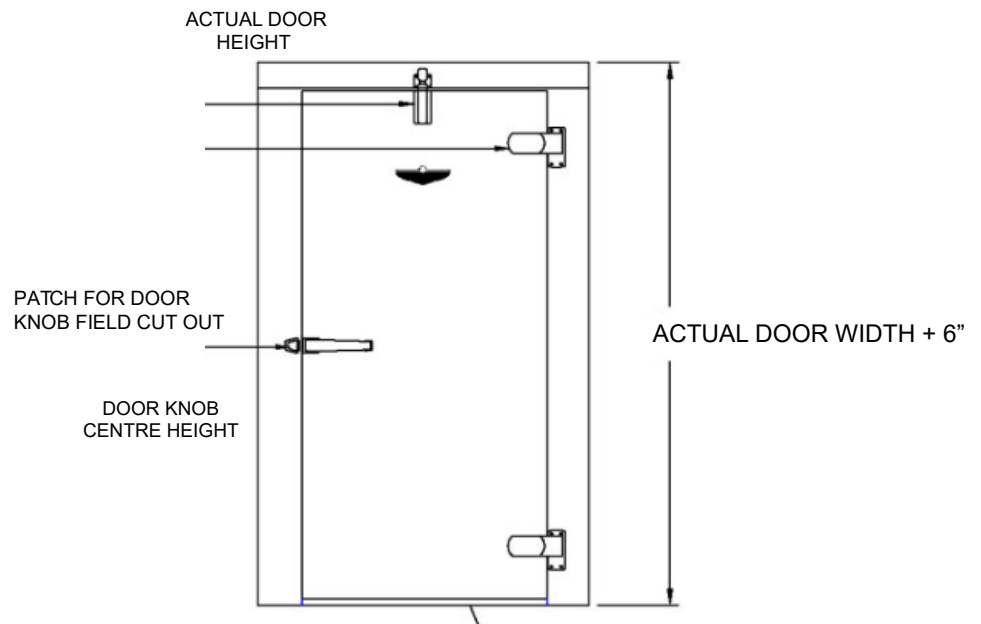

* DOOR KNOB ON RIGHT SIDE VERSION.

NEW CONSTRUCTION:
VELCRO SEWN THROUGH BARRIER AND BACK QUILT,
THEN COVERED WITH OUTER LAYER OF QFA

* VELCRO ATTACHED VERSION.
(MATING VELCRO WITH PSA ALSO SUPPLIED)

* MAY ALSO BE ATTACHED WITH GROMMETS VS.
VELCRO (FOR MORE PERMANENT APPLICATIONS)

* RECOMMEND PANEL BE SIZED TO COVER HINGES
AND FRAME (IF PANEL ON HINGE SIDE)

NOTES:

* +/-1/4" TOLERANCE

* GRAY VELCRO

QTY:??

TAG:??

ANC-AB2D GRAY w/ 18 oz VCN EDGE BINDING