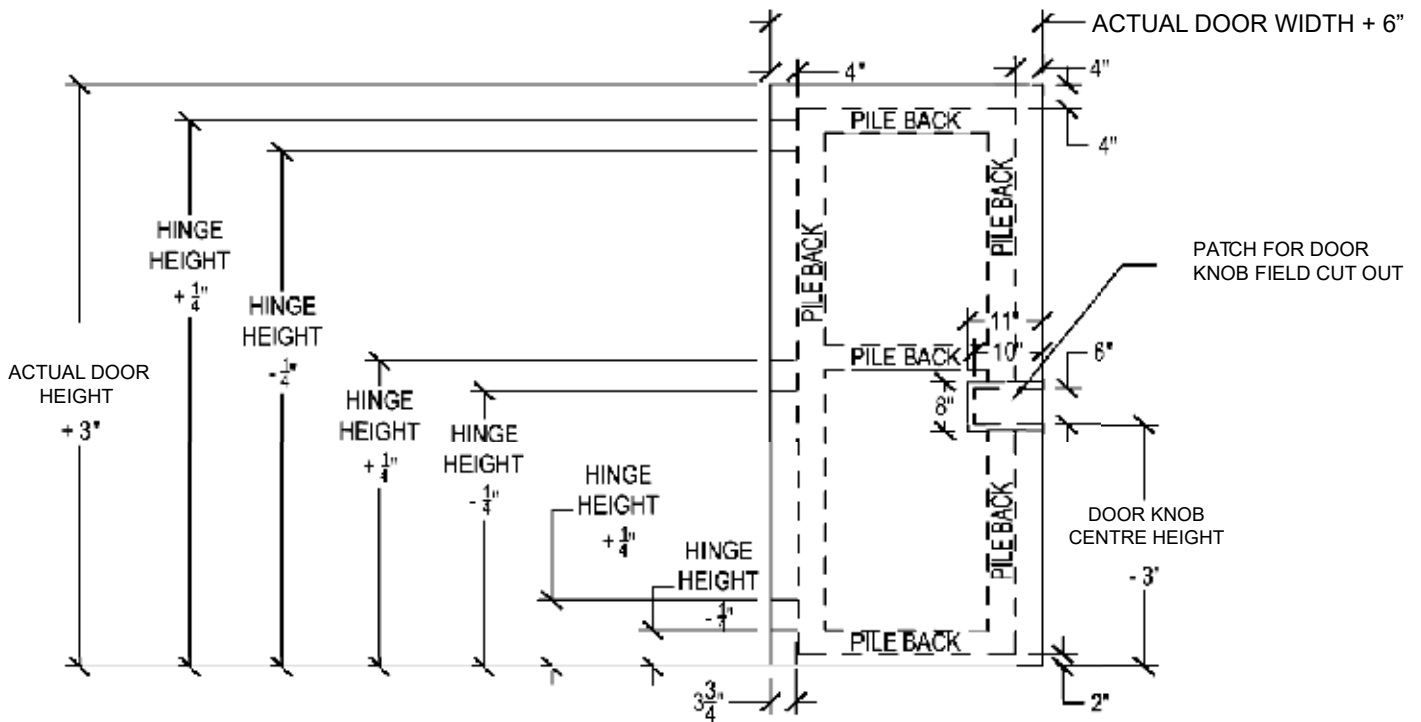

- \* DOOR KNOB ON RIGHT SIDE VERSION.
- \* VELCRO ATTACHED VERSION.  
(MATING VELCRO WITH PSA ALSO SUPPLIED)
- \* MAY ALSO BE ATTACHED WITH GROMMETS VS.  
VELCRO (FOR MORE PERMANENT APPLICATIONS)
- \* RECOMMEND PANEL BE SIZED TO COVER HINGES  
AND FRAME (IF PANEL ON HINGE SIDE)

NEW CONSTRUCTION:  
VELCRO SEWN THROUGH BARRIER AND BACK QUILT,  
THEN COVERED WITH OUTER LAYER OF QFA

**NOTES:**

- \* +/-1/4" TOLERANCE
- \* GRAY VELCRO

QTY:??  
TAG:??

ANC-AB2D GRAY w/ 18 oz VCN EDGE BINDING